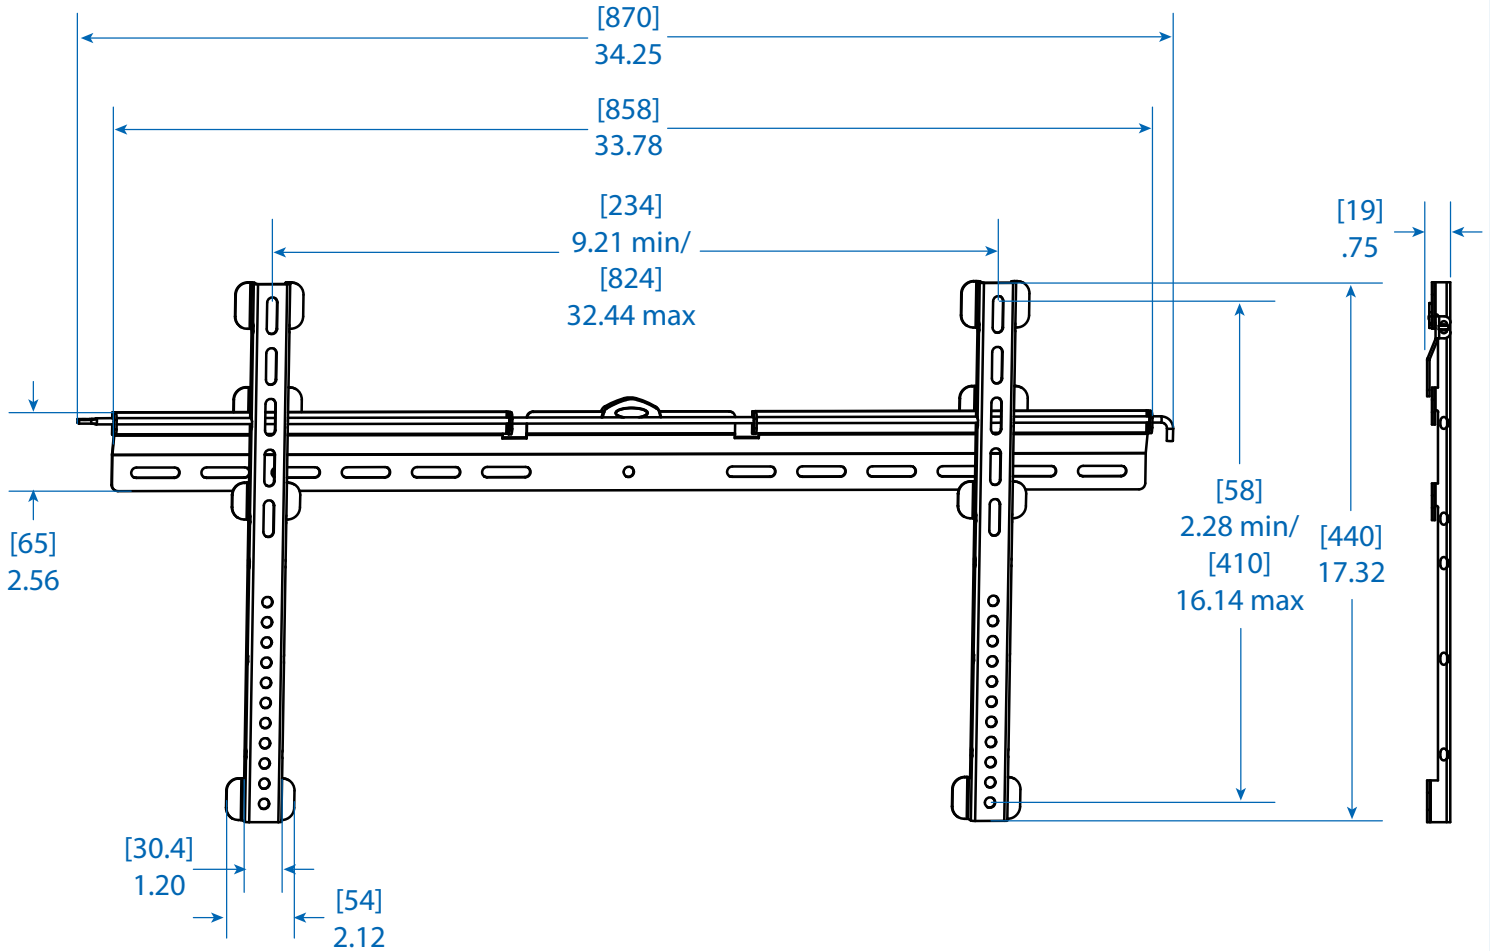

MODEL:

DWF3770L

Dimensions: [mm] INCHES

Tripp Lite has a policy of continuous improvement. Specifications are subject to change without notice.

1111 W. 35th Street
Chicago, IL 60609 USA
773.869.1234
www.tripplite.com