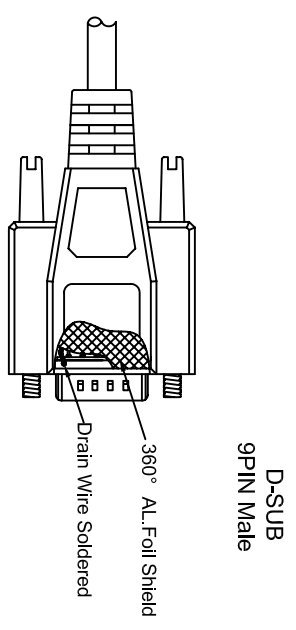

THE INFORMATION CONTAINED IN THIS DRAWING IS THE SOLE PROPERTY OF AMPHENOL CABLES ON DEMAND. ANY REPRODUCTION OR DISCLOSURE TO THIRD PARTIES, IN PART OR WHOLE, WITHOUT THE EXPRESS WRITTEN PERMISSION OF AMPHENOL CABLES ON DEMAND IS PROHIBITED.

REV.	DESCRIPTION	DATE	APPROVED
A	NEW RELEASE	23/04/07	
A1	Add wiring color	12/JAN/12	

LENGTH & P/N Table

LENGTH	P/N	Cable Color
2.5FT ± 1 inch	CS-DSSMDB9MMO-002.5	GRAY
5FT ± 2 inch	CS-DSSMDB9MMO-005	GRAY
10FT ± 3 inch	CS-DSSMDB9MMO-010	GRAY
25FT ± 4 inch	CS-DSSMDB9MMO-025	GRAY
50FT ± 6 inch	CS-DSSMDB9MMO-050	GRAY

PIN OUT: 1 TO 1

Male	Male	Color
PIN1	PIN1	Black
PIN2	PIN2	Brown
PIN3	PIN3	Red
PIN4	PIN4	Orange
PIN5	PIN5	Yellow
PIN6	PIN6	Green
PIN7	PIN7	Blue
PIN8	PIN8	Purple
PIN9	PIN9	Gray
SHIELD	SHIELD	Drain Wire

UNLESS OTHERWISE SPECIFIED DIMENSIONS ARE IN INCHES TOLERANCES ARE: