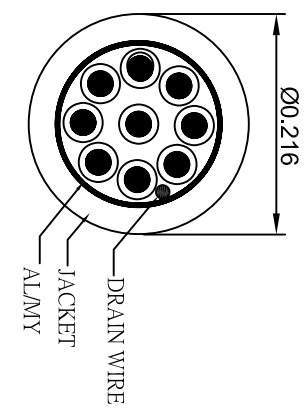

THE INFORMATION CONTAINED IN THIS DRAWING IS THE SOLE PROPERTY OF AMPHENOL CABLES ON DEMAND. ANY REPRODUCTION OR DISCLOSURE TO THIRD PARTIES, IN PART OR WHOLE, WITHOUT THE EXPRESS WRITTEN PERMISSION OF AMPHENOL CABLES ON DEMAND IS PROHIBITED.

REV.	DESCRIPTION	DATE	APPROVED
A	NEW RELEASE	23/04/07	
A1	Add wiring color	12/JAN/12	

LENGTH & P/N Table

LENGTH	P/N	Cable Color
2.5FT ± 1 inch	CS-DSSMDB9MMO-002.5	GRAY
5FT ± 2 inch	CS-DSSMDB9MMO-005	GRAY
10FT ± 3 inch	CS-DSSMDB9MMO-010	GRAY
25FT ± 4 inch	CS-DSSMDB9MMO-025	GRAY
50FT ± 6 inch	CS-DSSMDB9MMO-050	GRAY

PIN OUT: 1 TO 1

Male	Male	Color
PIN1	PIN1	Black
PIN2	PIN2	Brown
PIN3	PIN3	Red
PIN4	PIN4	Orange
PIN5	PIN5	Yellow
PIN6	PIN6	Green
PIN7	PIN7	Blue
PIN8	PIN8	Purple
PIN9	PIN9	Gray
SHIELD	SHIELD	Drain Wire

UNLESS OTHERWISE SPECIFIED DIMENSIONS ARE IN INCHES TOLERANCES ARE:

SIZE DIVG. NO. CS-DSSMDB9MMO-XXX

SCALE SHEET OF

NOTES: UNLESS OTHERWISE SPECIFIED