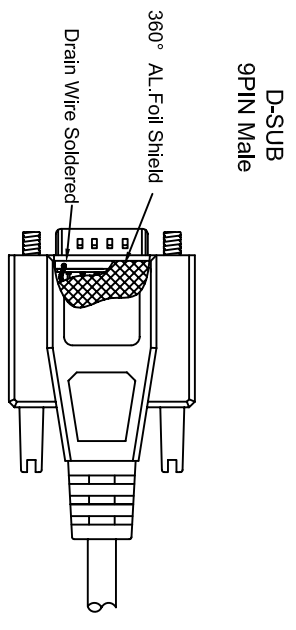

THE INFORMATION CONTAINED IN THIS DRAWING IS THE SOLE PROPERTY OF AMPHENOL CABLES ON DEMAND. ANY REPRODUCTION OR DISCLOSURE TO THIRD PARTIES, IN PART OR WHOLE, WITHOUT THE EXPRESS WRITTEN PERMISSION OF AMPHENOL CABLES ON DEMAND IS PROHIBITED.

REV.	DESCRIPTION	DATE	APPROVED
A	NEW RELEASE	23/04/07	
A1	Add wiring color	12/JAN/12	

LENGTH & P/N Table

LENGTH	P/N	Cable Color
2.5FT ± 1 inch	CS-DSSMDB9MMO-002.5	GRAY
5FT ± 2 inch	CS-DSSMDB9MMO-005	GRAY
10FT ± 3 inch	CS-DSSMDB9MMO-010	GRAY
25FT ± 4 inch	CS-DSSMDB9MMO-025	GRAY
50FT ± 6 inch	CS-DSSMDB9MMO-050	GRAY

PIN OUT: 1 TO 1

Male	Male	Color
PIN1	PIN1	Black
PIN2	PIN2	Brown
PIN3	PIN3	Red
PIN4	PIN4	Orange
PIN5	PIN5	Yellow
PIN6	PIN6	Green
PIN7	PIN7	Blue
PIN8	PIN8	Purple
PIN9	PIN9	Gray
SHIELD	SHIELD	Drain Wire

UNLESS OTHERWISE SPECIFIED DIMENSIONS ARE IN INCHES TOLERANCES ARE: