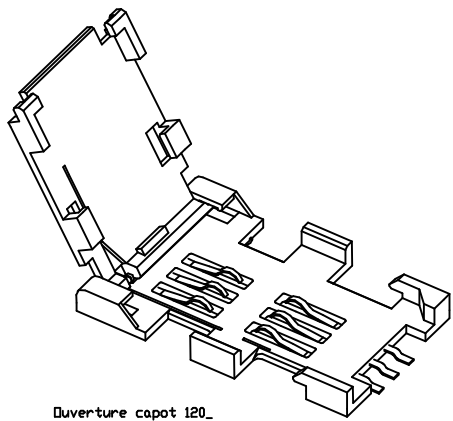

CATALOGUE NUMBER  
7112S0815X11  
7112S0825X11

Duverture capot 120\_

Matiere/ Basic material		Specif/ Spec	
Tolerances generales/ general tolerances		Façon/Routing	
±0.1	Traitement/ Processing	Finition/ Finishing	Protection/ Protecting
-	Dessine / Draw	Verifie / Checked	Approuve / Approved
JB.BERNARDET	ELCAILLER	E.LUDIC	-
ECHELLE/SCALE	Plot	Dossier/ File	VXX27835
1/4			
Connecteur S08 capot plein avec ressort			
<b>CONNECTORS PONTARLIER</b> Rue Claude CHAPPE BP19 25300 PONTARLIER CEDEX		COMMUNICATION/REPRODUCTION/UTILISATION	05 24-01-01
		INTEROPRES SAFE AUTOREGISTRATION ECRITE	04 09-03-00
		REPRODUCED BY USER WITHOUT PRIOR WRITTEN PERMISSION	03 31-07-97
A'2	PAGE/PAGE	VRW 11881	EDITION/ISSUE
-/-			02 26-06-97 01 08-04-97