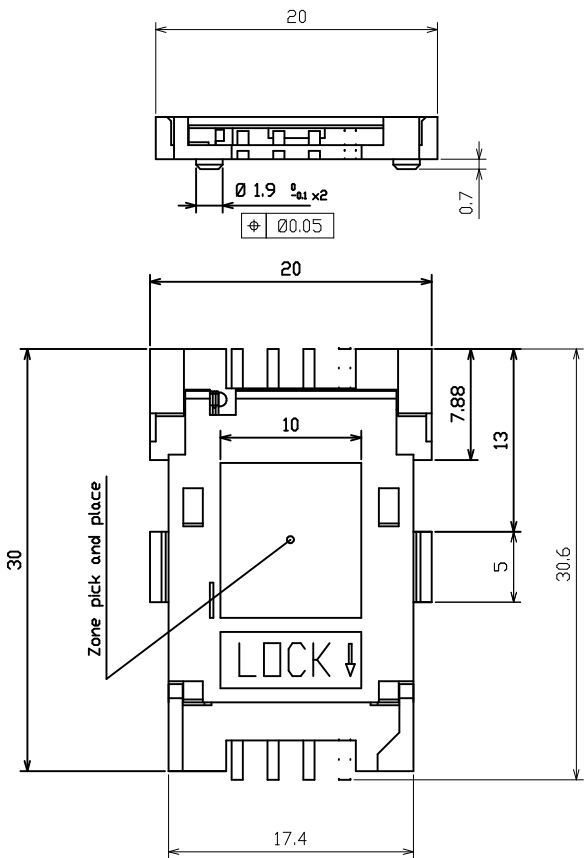

CATALOGUE NUMBER  
7112S0815X11  
7112S0825X11

Duverture capot 120\_

Matiere/ Basic material		Specif/ Spec	
Tolerances generales/ general tolerances		Façon/Routing	
±0.1	Traitement/ Processing	Finition/ Finishing	Protection/ Protecting
-	Dessine / Draw	Verifie / Checked	Approuve / Approved
JB.BERNARDET	ELCAILLER	E.LUDIC	-
ECHELLE/SCALE	Plot	Dossier/ File	VXX27835
1/4			
Connecteur S08 capot plein avec ressort			
<b>CONNECTORS PONTARLIER</b> Rue Claude CHAPPE BP19 25300 PONTARLIER CEDEX		COMMUNICATION/REPRODUCTION/UTILISATION	05 24-01-01
		INTEROPRES SAFE AUTOREGISTRATION ECRITE	04 09-03-00
		REPRODUCED BY USER WITHOUT PRIOR WRITTEN PERMISSION	03 31-07-97
A'2	PAGE/PAGE	VRW 11881	EDITION/ISSUE
-/-			02 26-06-97 01 08-04-97