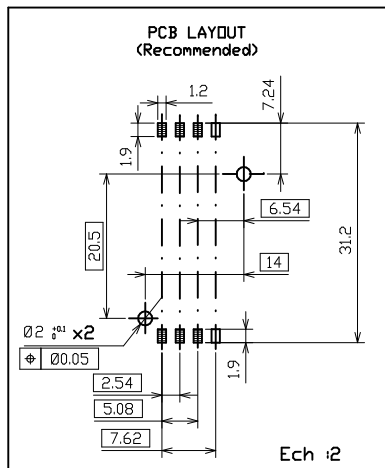

CATALOGUE NUMBER  
7112S0815X11  
7112S0825X11

Duverture capot 120\_

Matiere/ Basic material		Specif/ Spec	
Tolerances generales/ general tolerances		Façon/Routing	
±0.1	Traitement/ Processing	Finition/ Finishing	Protection/ Protecting
-	Dessine / Draw	Verifie / Checked	Approuve / Approved
JB.BERNARDET	ELCAILLER	E.LUDIC	-
ECHELLE/SCALE	Plot	Dossier/ File	VXX27835
1/4			
Connecteur S08 capot plein avec ressort			
<b>CONNECTORS PONTARLIER</b> Rue Claude CHAPPE BP19 25300 PONTARLIER CEDEX		COMMUNICATION/REPRODUCTION/UTILISATION	05 24-01-01
		INTEROPRES SAFE AUTOREGISTRATION ECRITE	04 09-03-00
		REPRODUCED BY USER WITHOUT PRIOR WRITTEN PERMISSION	03 31-07-97
A'2	PAGE/PAGE	VRW 11881	EDITION/ISSUE
-/-			02 26-06-97 01 08-04-97