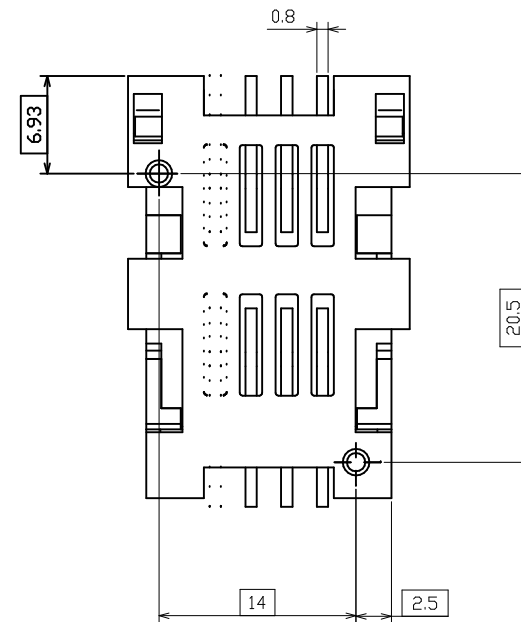

CATALOGUE NUMBER  
7112S0815X11  
7112S0825X11

Duverture capot 120\_

Matiere/ Basic material		Specif/ Spec	
Tolerances generales/ general tolerances		Façon/Routing	
±0.1	Traitement/ Processing	Finition/ Finishing	Protection/ Protecting
-	Dessine / Draw	Verifie / Checked	Approuve / Approved
JB.BERNARDET	ELCAILLER	E.LUDIC	-
ECHELLE/SCALE	Plot	Dossier/ File	VXX27835
1/4			
Connecteur S08 capot plein avec ressort			
<b>CONNECTORS PONTARLIER</b> Rue Claude CHAPPE BP19 25300 PONTARLIER CEDEX		COMMUNICATION/REPRODUCTION/UTILISATION	05 24-01-01
		INTEROPRES SAFE AUTOREGISTRATION ECRITE	04 09-03-00
		REPRODUCED BY USER WITHOUT PRIOR WRITTEN PERMISSION	03 31-07-97
A'2	PAGE/PAGE	VRW 11881	EDITION/ISSUE
-/-			02 26-06-97 01 08-04-97